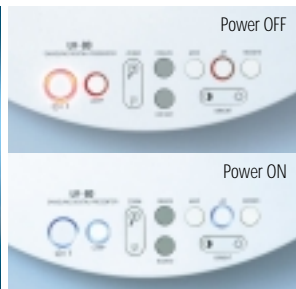

Easy but diverse 'One-touch'
operation