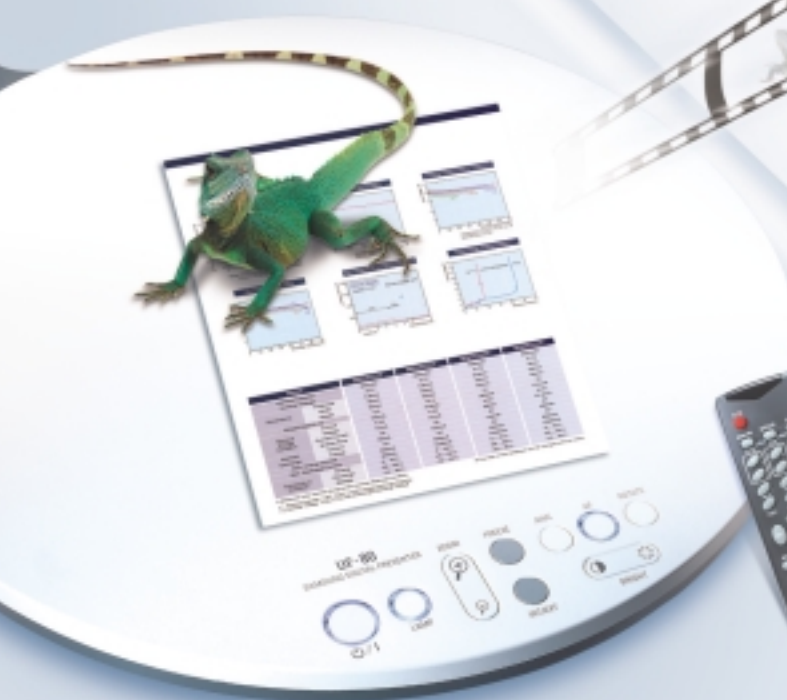

The world's foremost technology by Samsung remarkably elevates efficiency in your business

20fps

Crisp live image with 20fps Real Time Motion

The UF-80 delivers high-resolution, XGA images (1,024x768 pixels) with 20fps of image frame rate. Samsung Techwin's new technology has made a progress in the live image presentation. With UF-80, there is no coarse motion which is a defect of progressive scan presenter from now on.

Wireless Remote Control

With wireless control, the complete control is you can control over the presenter.

Display

USB Interface

Through USB 2.0 Port, you can control various digital multi-functions of the presenter from a PC with exclusive USB software. Moreover it is possible to record presentation images at 20fps and capture them like a 3D scanner.