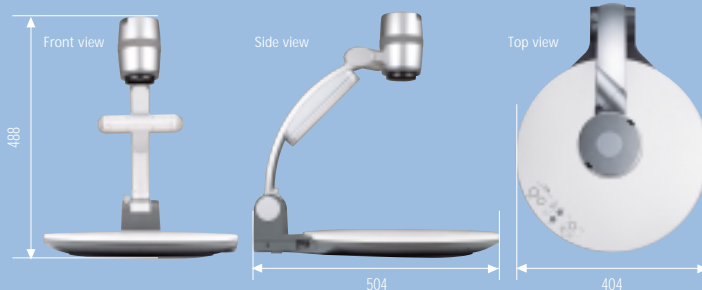

Samsung Digital Presenter **UF-80**

Item	UF-80	
Optical system	Lens	F=1.5(Wide)~2.1(Tele) f=4.8~67.2, 14X power zoom
	Shooting area	Max : 308 x 229.4mm, Min : 21.7 x 16.4mm
	Zoom	Powered (14X), Digital (3X)
	Focus	Powered (Auto Focus / Manual)
	Iris	Auto (with fine level adjustment)
Lighting system	Upper lamp	Cold-cathode Lamps
	Lower lamp	Optical
Video	Pick-up device	1/3" 850,000pixels Progressive Scan CCD
	Effective pixels	1,034(H) X 779(V)
	Frame rate	20 frames/sec
	Sync. system	Internal sync.
	VGA output	1024 x 768(XGA) RGB color.
	White Balance	Manual / Auto (one touch type)
	Freeze	Built-in
	Input terminals	VGA : 1
	Output terminals	VGA : 1, USB : 1, RS-232C : 1, DVI : 1
	Remote controller	Supplied
	GUI (Graphic User Interface)	Supplied
	Input selection	2 channels (Internal : 1, External : 1)
	On-screen display	Available
	Image freeze	Available
	Image save	Available (8frames)
	Image recall	Available (8frames)
	Image divide	Available (2divide of 9divide)
	Image rotation	Available
	Image transfer to computer	Available (USB : QUAR, HALF, FULL, SCREEN FULL)
	Preset function	Up to 4user settings
PC connection	USB	Built-in
	RS-232C	SET control
	Application software	Viewer (for Windows 98, 98SE, ME, 2000 Professional, XP), TWAIN Driver (for windows)
General	Operating temperature/ Humidity	+5°C ~ +35°C, 30% ~ 90%
	Power	DC12V (Adaptor Input : AC100V~240V Free Voltage, 50/60Hz, Output : 12V, 3.5A)
	Dimensions (mm)	In-use : 404(W) x 488(H) x 504(D) / Storage : 404(W) x 206(H) x 504(D)
	Weight	5kg
	Accessories	Remote controller, Cables, etc.

Dimension

Option

www.samsungpresenter.com

Design and specifications are subject to change without notice.

SAMSUNG TECHWIN CO., LTD