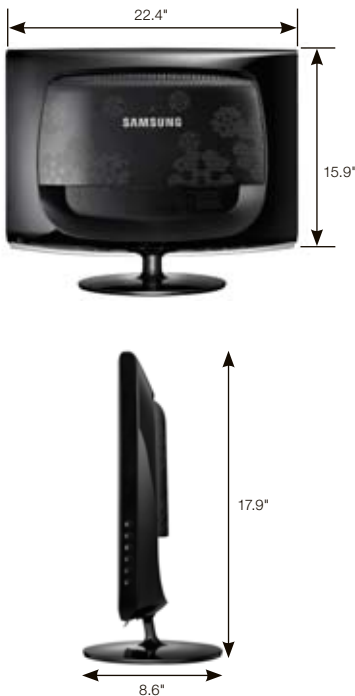

2433BW Dimensions

Specifications		933BW	2233SW	2233BW	2433BW
Display	Type	a-si TFT/TN	a-si TFT/TN	a-si TFT/TN	a-si TFT/TN
	Viewable Size	19" Wide	21.5" Wide	22" Wide	24" Wide
	Native Resolution	1440 x 900	1920 x 1080	1680 x 1050	1920 x 1200
	Pixel Pitch (mm)	0.285	0.248	0.282	0.270
	Aspect Ratio	16:10	16:9	16:10	16:10
	Contrast Ratio	1000:1/15000:1 Dynamic	1000:1/15000:1 Dynamic	1000:1/20000:1 Dynamic	1000:1/20000:1 Dynamic
	Viewing Angle (H/V)	170°/160° (CR>10)	160°/160° (CR>10)	170°/160° (CR>10)	170°/160° (CR>10)
	Response Time	5ms	5ms	5ms	5ms
	Light Source	CCFL	CCFL	CCFL	CCFL
	Brightness (Typical)	300 cd/m ²	300 cd/m ²	300 cd/m ²	300 cd/m ²
Panel Surface	Matte	Matte	Matte	Matte	
Video Input Signal	Maximum Color Supported	16.7M	16.7M	16.7M	16.7M
	Analog	Analog RGB	Analog RGB	Analog RGB	Analog RGB
	Digital	DVI (with HDCP)	DVI (with HDCP)	DVI (with HDCP)	DVI (with HDCP)
	Frequency (H/V)	30~81kHz(H) / 56~75Hz(V)	30~81kHz(H) / 56~75Hz(V)	30~81kHz(H) / 56~75Hz(V)	30~81kHz(H) / 56~75Hz(V)
Compatibility	PC	Windows Vista Premium Certification, XP, 2000, 98	Windows Vista Premium Certification, XP, 2000, 98	Windows Vista Premium Certification, XP, 2000, 98	Windows Vista Premium Certification, XP, 2000, 98
	Mac	Mac OS Leopard, X, 9	Mac OS Leopard, X, 9	Mac OS Leopard, X, 9	Mac OS Leopard, X, 9
Input Connectors		15-pin D-sub, DVI-D, 3-pin AC plug (CEE22)	15-pin D-sub, DVI-D, 3-pin AC plug (CEE22)	15-pin D-sub, DVI-D, 3-pin AC plug (CEE22)	15-pin D-sub, DVI-D, 3-pin AC plug (CEE22)
Power	Voltage	AC 100-240 ~ VAC (±10%), 60/50 Hz ± 3 Hz	AC 100-240 ~ VAC (±10%), 60/50 Hz ± 3 Hz	AC 100-240 ~ VAC (±10%), 60/50 Hz ± 3 Hz	AC 100-240 ~ VAC (±10%), 60/50 Hz ± 3 Hz
	Consumption (Max/DPMS)	34 watts / <1 watt	40 watts / <1 watt	45 watts / <1 watt	50 watts / <1 watt
Controls	Basic	Power, Auto Adjustment, Source, Brightness up/down, MagicBright 3 presets, OSD Menu	Power, Auto Adjustment, Source, Brightness up/down, MagicBright 3 presets, OSD Menu	Power, Auto Adjustment, Source, Brightness up/down, MagicBright 3 presets, OSD Menu	Power, Auto Adjustment, Source, Brightness up/down, MagicBright 3 presets, OSD Menu
	Advanced	Picture (Brightness, Contrast, Magic Bright), Color (MagicColor, Tone, Control, Effect, Gamma), Image (Coarse, Fine, Sharpness, H position, V position), OSD (Language, H position, V position, Transparency, Display Time), Setup (Auto Source, Reset, Off Timer, Customized Key, Image Size)	Picture (Brightness, Contrast, Magic Bright), Color (MagicColor, Tone, Control, Effect, Gamma), Image (Coarse, Fine, Sharpness, H position, V position), OSD (Language, H position, V position, Transparency, Display Time), Setup (Auto Source, Reset, Off Timer, Customized Key, Image Size)	Picture (Brightness, Contrast, Magic Bright), Color (MagicColor, Tone, Control, Effect, Gamma), Image (Coarse, Fine, Sharpness, H position, V position), OSD (Language, H position, V position, Transparency, Display Time), Setup (Auto Source, Reset, Off Timer, Customized Key, Image Size)	Picture (Brightness, Contrast, Magic Bright), Color (MagicColor, Tone, Control, Effect, Gamma), Image (Coarse, Fine, Sharpness, H position, V position), OSD (Language, H position, V position, Transparency, Display Time), Setup (Auto Source, Reset, Off Timer, Customized Key, Image Size)
Features	Plug & Play	DDC 2B/DDC-CI	DDC 2B/DDC-CI	DDC 2B/DDC-CI	DDC 2B/DDC-CI
	Stand	Tilt	Tilt	Tilt	Tilt
	Wall Mount (VESA)	75mm	100 mm	100mm	100mm
	Cabinet Color	High Gloss Black	High Gloss Black	High Gloss Black	High Gloss Black
Magic Technologies	MagicColor (Full/ Intelligent)	■	■	■	■
	MagicBright 3 (Custom, Text, Internet, Game, Sport, Movie, Dynamic Contrast)	■	■	■	■
	MagicTune (On-screen Asset Management)	■	■	■	■
Operating Conditions	Temperature	10° ~ 40°	10° ~ 40°	10° ~ 40°	10° ~ 40°
	Humidity	10% ~ 80%, non-condensing	10% ~ 80%, non-condensing	10% ~ 80%, non-condensing	10% ~ 80%, non-condensing
Dimensions and Weight	W x H x D With Stand	17.8" x 14.9" x 7.9"	20.4" x 15.4" x 8.2"	20.3" x 16.6" x 8.2"	22.4" x 17.9" x 8.6"
	W x H x D Without Stand	17.8" x 13.1" x 2.9"	20.4" x 13.6" x 2.8"	20.3" x 14.7" x 2.8"	22.4" x 15.9" x 2.8"
	Shipping Carton	20.4" x 15.9" x 5.2"	23.5" x 16.3" x 5.2"	23.5" x 17.3" x 5.2"	25.9" x 19.6" x 5.4"
Package Contents	Weight (w/Stand, Shipping)	8.8 lbs., 11.9 lbs.	9.7 lbs., 12.9 lbs.	10.6 lbs., 13.7 lbs.	11.7 lbs., 15.0 lbs.
	Package Contents	Monitor, Power Cable, 15-pin D-sub Cable, DVI-D Cable, Manuals, Driver CD	Monitor, Power Cable, 15-pin D-sub Cable, DVI-D Cable, Manuals, Driver CD	Monitor, Power Cable, 15-pin D-sub Cable, DVI-D Cable, Manuals, Driver CD	Monitor, Power Cable, 15-pin D-sub Cable, DVI-D Cable, Manuals, Driver CD
Warranty		3 years parts and labor	3 years parts and labor	3 years parts and labor	3 years parts and labor
Green Management	Emission Standard	EMC	EMC	EMC	EMC
	RoHS Compliant	■	■	■	■
	Energy Star Compliant	■	■	■	■
	Product Recyclability	CCFL panel contains mercury, please dispose of properly	CCFL panel contains mercury, please dispose of properly	CCFL panel contains mercury, please dispose of properly	CCFL panel contains mercury, please dispose of properly
Packaging Recyclability	Packing materials recyclable	Packing materials recyclable	Packing materials recyclable	Packing materials recyclable	