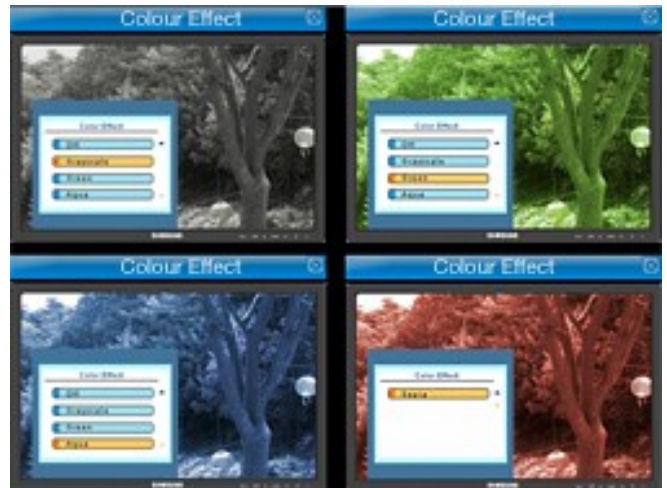

Vivid & clear image

- Vivid image quality with high brightness (300cd/m²).
- high Dynamic contrast ratio (8,000:1).
- With high Dynamic Contrast, you can enjoy more vivid and clear quality of multimedia contents.

Energy Saving function

- Save Energy consumption and Prolong monitor life-time.
- Monitor can be turned off automatically at the specified time (1~23h).

customised key Function

- Selectable Button by user's preferences.
- options to select (MagicBright, MagicColour, Colour Effect).

Colour Effect

- Enjoy the picture as customer's favour: photographic effect.
- Supports 4 colour effect: Grayscale, Green, Aqua, Sepia.

Display

Screen Size	19"
Resolution	1280 x 1024
Brightness	300cd/m ²
Contrast Ratio	DC 8000:1(1000:1) (Typ.)
Response time	5ms
Viewing Angle(Horizontal/Vertical)	170/160 (CR>10)