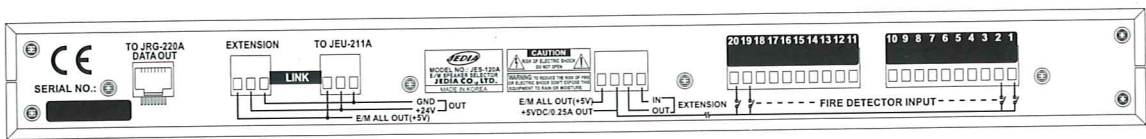

# JES-120A

## FEATURES

- 20 contact inputs for fire-detection or emergency.
- Emergency zone speaker selector with individual LED indicators for use with JRG-220A.
- Digital communication with JRG-220A via RS485.
- In case of emergency all normal announcements will stop.

## SPECIFICATION

TECHNICAL & GENERAL	
Speaker controls	20 Lines
Fire Directors	20 Lines
Power consumption	3.6W (All Operation)
Power	DC 24V
Dimensions (mm)	483(W) x 44(H) x 200(D)
(inch)	19(W) x 1.7(H) x 7.9(D)
Weight (kg/lbs)	3.3 / 6.6