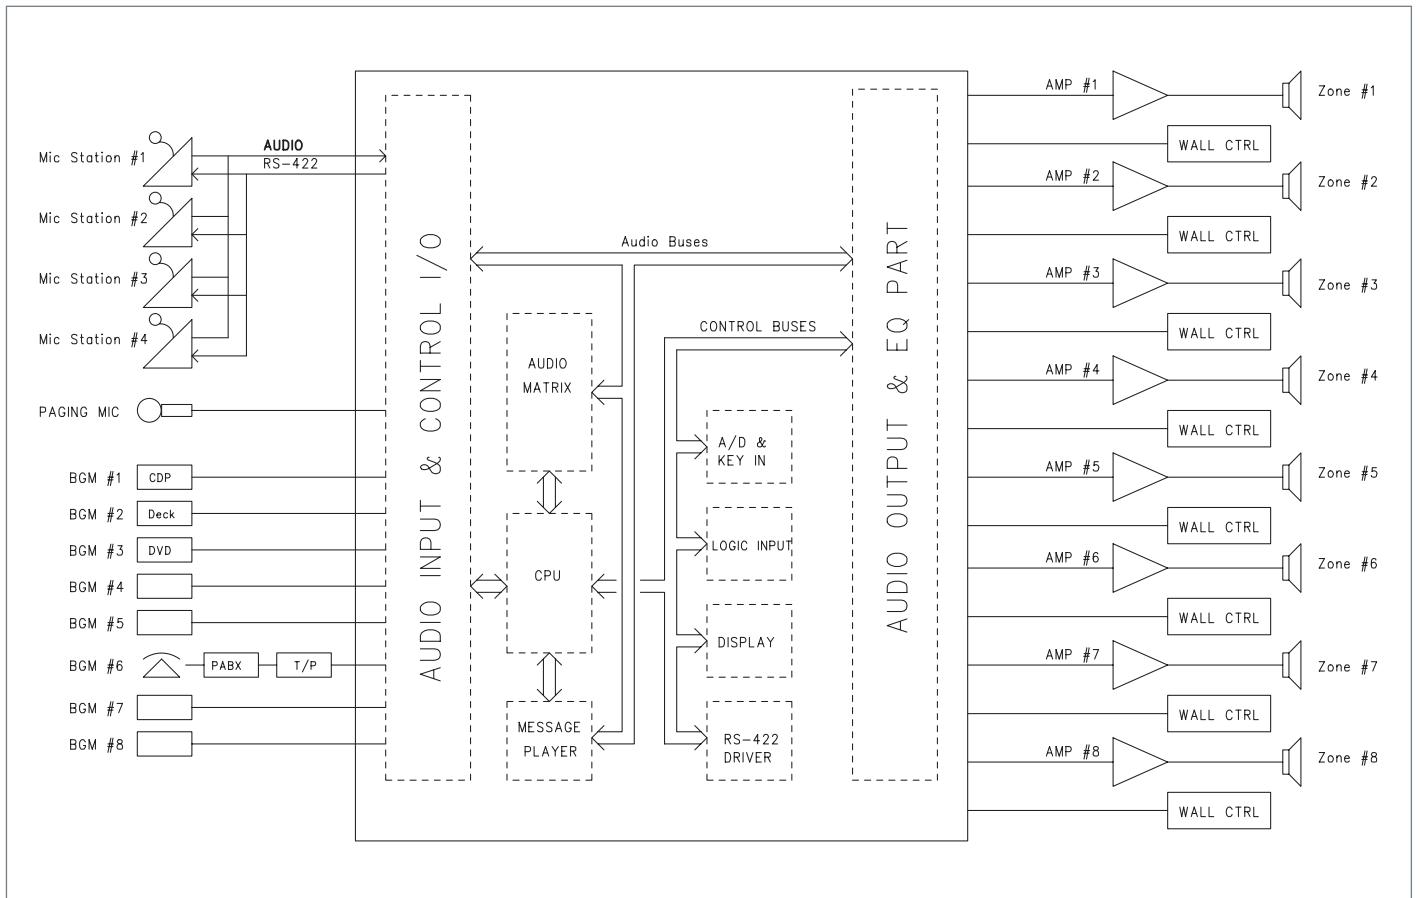

Features :

- _ Remote line and mic input and gain control
- _ Source selection gain control
- _ Display : 7-Segment
- _ Serial Port : 1 Port(RS-422)

Specifications :

- _ Line Input : -20dBm
- _ Mic Input : -60dBm
- _ Output : 0dBm

General :

- _ Power Source : DC 24V(from PX-0288)
- _ Weight : 556g
- _ Dimensions : 88(W) ×140(H) ×57(D)mm

PS-88 REMOTE CONTROL MODULE

Features :

- _ Source selection gain control
- _ Display : 7-Segment
- _ Serial Port : 1 Port(RS-422)

General :

- _ Power Source : DC 24V(from PX-0288)
- _ Weight : 530g
- _ Dimensions : 88(W) × 140(H) × 57(D)mm

SYSTEM BLOCK DIAGRAM

* Specifications and design subject to change without notice for improvements.