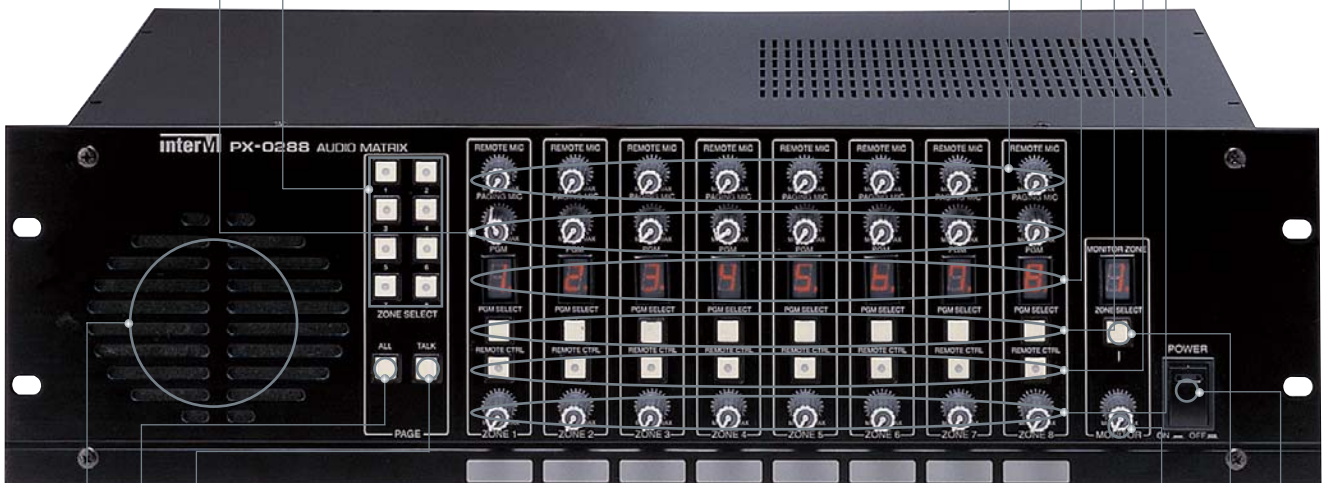

8×8 AUDIO MATRIX SYSTEM

PX-0288 8x8 AUDIO MATRIX CONTROLLER

Features :

- _ Supporting long distance audio/data transmission and reception at microphone station
- _ Controlling by RS-422 Protocol
- _ Priority control
- _ Balanced input/output
- _ Built-in phantom power(paging mic)
- _ Built-in bass, treble tone control
- _ Built-in selectable monitor speaker
- _ Auto fire alarm broadcasting transmission
- _ Built-in fire alarm contact closer
- _ Built-in remote control ports(RS-422)

Standard and Quality :

- _ Display : 7-Segment and LED
- _ Input Channel : 8 Channels
- _ Output Channel: 8 Channels
- _ Serial Port : 1 Port(for remote mic station)

Specifications :

- _ Line Input : -20dBm
- _ Remote Mic Input : -20dBm
- _ Paging Mic Input : -60dBm
- _ Wall Control Input : -20dBm
- _ Output : 0dBm
- _ Priority
 1. Paging Mic
 2. Fire Message Play(Pre-recorded)
 3. Remote Mic
 4. Remote BGM
 5. Local BGM

General :

- _ Power Source : AC 100V/120V/230V/240V, 50/60Hz
 - _ Weight : 8.3kg
 - _ Dimensions : 482(W) ×132(H) ×280(D)mm
-

- : Master output level control volume
- : Remote control selector toggle
- : BGM Source selector
- : BGM Source channel indicator
- : Output level control volume of audio from BGM devices
- : Output level control volume of audio from remote mic station(RM-88)
- : Individual zone selection toggle for paging announcement

- : Monitor audio level control of internal monitor speaker
- : BGM Monitor selector
- : Power switch
- : Paging announcement start and stop toggle
- : All zone selection toggle for paging announcement
- : Monitor Speaker