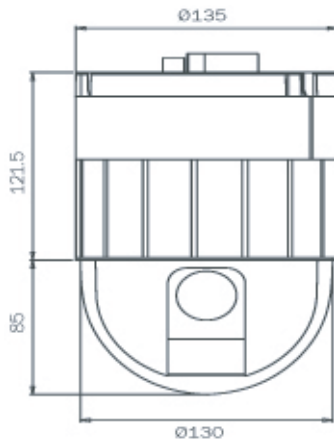

QSD-180 (NTSC) / QSD-181 (PAL)

18x Speed dome camera (Indoor)

Features

- Optical 18x, Digital 12x
- True Day & Night (ICR)
- 127 Preset Positions
- 8 Privacy zone
- 4 Pattern, 8 Group
- Pelco D & P protocol
- Motion detection
- DC24V

Specification

ITEM	QSD-180	QSD-181
Signal System	NTSC	PAL
Image Sensor	1/4" SONY CCD	
Max Pixels	811H x 508V x 410K	795H x 596V x 470K
Effective Pixels	768H x 494V x 380K	752H x 582V x 440K
Zoom	18x Optical zoom, 12x Digital zoom	
Focal length	F1.4(W), f=4.1~73.8mm	
S/N Ratio	More than 50dB (AGC Off)	
Horizontal Res.	480 TV Lines	
Min. Illumination	0.002 Lux	
White Balance	Auto / ATW / Indoor / Outdoor	
Day/Night	Auto	
Focus	Auto / Manual	
Iris	Auto / Manual	
Backlight	On / Off	
Pan/Tilt Range	360° / 90°	
Pan Speed	0.1 ~ 240 /sec (64 Levels)	
Preset point	127 Presets	
Preset Speed	Max 400° /sec	
Privacy Zone	8 zones	
Operating Temp.	-30°C ~ 50°C	
Communication	RS-485	
Alarm in/out	8 inputs / 4 output (optional)	
OSD	Built in	
Operation Humidity	Less than 90% RH	
Dimension	Dome: 130mm, Housing: 135x206.5(H)mm	
Weight	Approx 2.5 Kg	
Power consumption	AC 24V / 2.5A	

Dimensions (UNIT : mm)

Optional model

- QSD-A180 / QSD-A181 : Outdoor

Specification are subject to change without any prior notice.