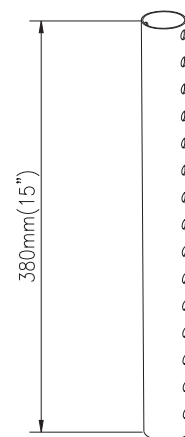

ULTIMATE UNIVERSAL LCD PROJECTOR MOUNT

► Easy Installation ► Heavy Duty ► Cable Management

AV815

SPECIFICATIONS

Gross weight	2.7kg (6 lbs)
Gross dimension	(420 X 200 X 120) mm (16.5" x 8" x 5")
Extendable length with optional rod	(600 & 900) mm (23.5" & 35.5")

Roll

Pitch

Shift

Rotate 0-40°

Distributed by:

ABTUS[®]