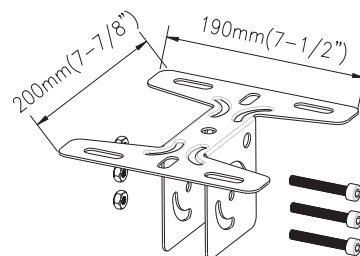

FEATURES

Function

- Suitable for most LCD and DLP projectors.
- Concealed cable management.
- Patented X Joint design for $\pm 20^\circ$ Pan & Tilt adjustments.
- 40° swivel rotation.

Safe

- Factory load test for proven strength.

Stable

- Adjustable steel ceiling mounting plate allows mounting on sloping ceiling, vaulted and cathedral ceiling.

Fast

- Quick and easy installation.

Easy

- Quick release design for easy maintenance.

Fast Connection

Roll

Pitch

Shift

Rotate 0-40°

Distributed by:

ABTUS[®]