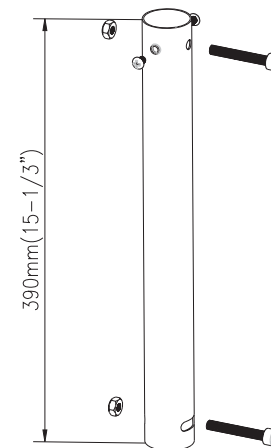

ULTIMATE UNIVERSAL LCD PROJECTOR MOUNT

► Easy Installation ► Heavy Duty ► Cable Management

AV815

SPECIFICATIONS

Gross weight	2.7kg (6 lbs)
Gross dimension	(420 X 200 X 120) mm (16.5" x 8" x 5")
Extendable length with optional rod	(600 & 900) mm (23.5" & 35.5")

FEATURES

Function

- Suitable for most LCD and DLP projectors.
- Concealed cable management.
- Patented X Joint design for $\pm 20^\circ$ Pan & Tilt adjustments.
- 40° swivel rotation.

Safe

- Factory load test for proven strength.

Stable

- Adjustable steel ceiling mounting plate allows mounting on sloping ceiling, vaulted and cathedral ceiling.

Fast

- Quick and easy installation.

Easy

- Quick release design for easy maintenance.

Fast Connection

Roll

Pitch

Shift

Rotate 0-40°

Distributed by:

ABTUS[®]