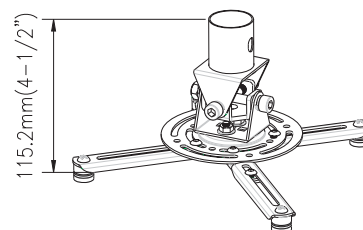

FEATURES

Function

- Suitable for most LCD and DLP projectors.
- Concealed cable management.
- Patented X Joint design for $\pm 20^\circ$ Pan & Tilt adjustments.
- 40° swivel rotation.

Safe

- Factory load test for proven strength.

Stable

- Adjustable steel ceiling mounting plate allows mounting on sloping ceiling, vaulted and cathedral ceiling.

Fast

- Quick and easy installation.

Easy

- Quick release design for easy maintenance.

Fast Connection

Roll

Pitch

Shift

Rotate 0-40°

Distributed by:

ABTUS[®]